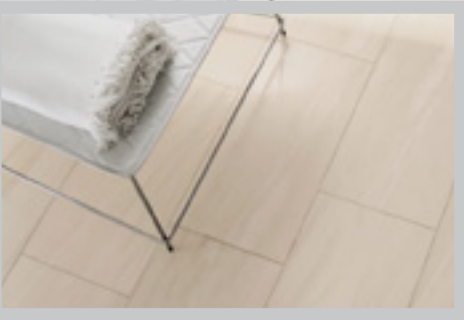

Characteristics

Applications: Residential, Heavy Duty Commercial for interiors or exteriors, Floors & Walls

Material Facts: Stain & Fade Resistant, Low maintenance, Eco-Friendly.

Installation: Manufacturer recommends on-set (stacked) pattern like the photo above. If a staggered pattern is preferred, tile should overlap no more than 20%. Use a high bond, property thin set. Tiles are non-rectified. Allow a min. 1/16" grout joint. Use of leveling piece such as Tuscan Seamclip™.

Care: Clean with Non abrasive, neutral detergent

Technical Properties

Type: Color (Full) Body, Mono caliber & Rectified

Variation: V2 - Slight variations

Thickness: 3/8"

Coefficient of Friction: DCOF > 0.42
(SLIP RESISTANCE)

Frost Resistance: Yes

www.agorasurfaces.com

All images are for reference only and may not match physical product exactly. All product specifications are supplied by the manufacturer and are subject to change by the manufacturer without notice to you or to Agora Natural Surfaces, Inc. Agora makes no representations or warranties as to the specifications of any product. 072616