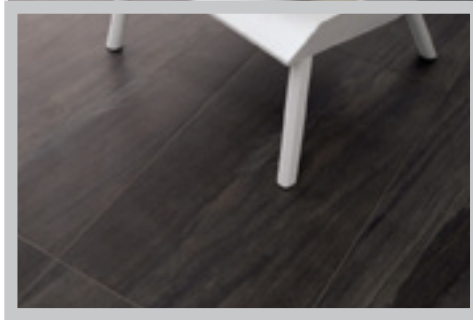

Characteristics

Applications: Residential, Heavy Duty Commercial for interiors or exteriors, Floors & Walls

Material Facts: Stain & Fade Resistant, Low maintenance, Eco-Friendly.

Installation: Manufacturer recommends on-set (stacked) pattern like the photo above. If a staggered pattern is preferred, tile should overlap no more than 20%. Use a high bond, property thin set. Tiles are non-rectified. Allow a min. 1/16" grout joint. Use of leveling piece such as Tuscan Seamclip™.

Care: Clean with Non abrasive, neutral detergent

Technical Properties

Type: Color (Full) Body, Mono caliber & Rectified

Variation: V2 - Slight variations

Thickness: 3/8"

Coefficient of Friction: DCOF > 0.42
(SLIP RESISTANCE)

Frost Resistance: Yes

www.agorasurfaces.com

All images are for reference only and may not match physical product exactly. All product specifications are supplied by the manufacturer and are subject to change by the manufacturer without notice to you or to Agora Natural Surfaces, Inc. Agora makes no representations or warranties as to the specifications of any product. 072616