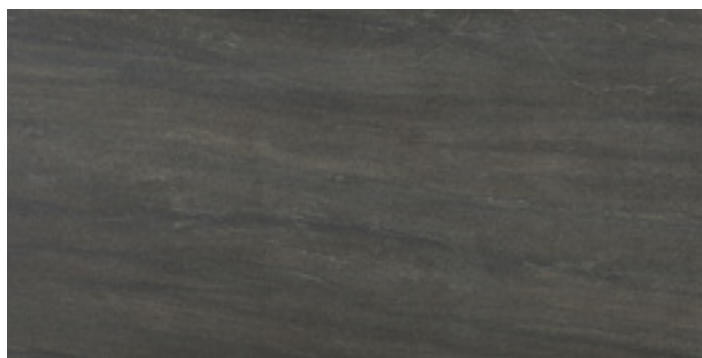

Porcelain

12" x 24", Color Body
Rectified, Monocaliber

GOTO

"GOTO" series from Italy, features natural stone streak patterns of sandstone and quartz from South America.

Stocking Colors

GOTO Bianco / GOTO Bianco Line Textured

GOTO Grigio / GOTO Grigio Line Textured

GOTO Fumoso

Stocking Sizes

12" x 24" (Nominal) /
30cm x 60cm (11.81" x 23.62" Actual)

Special Order Sizes

18" x 36"
Lead time may vary with special order sizes. Allow 6 to
10 wks. Minimum qty for order may be required.