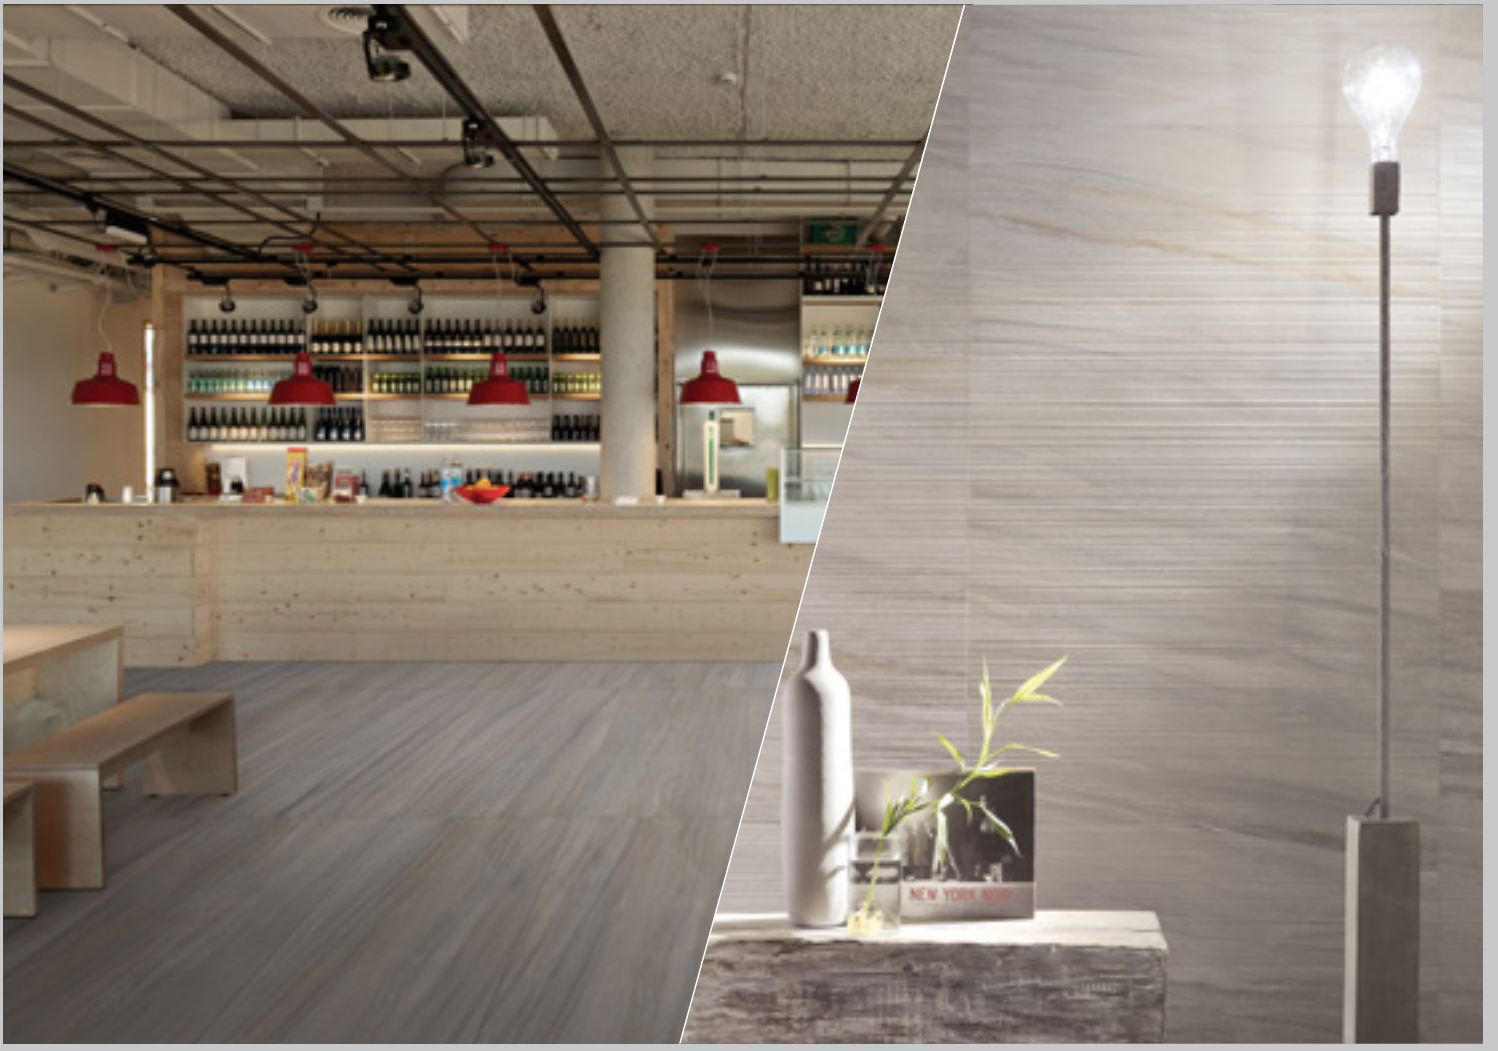

Characteristics

Applications: Residential, Heavy Duty Commercial for interiors or exteriors, Floors & Walls

Material Facts: Stain & Fade Resistant, Low maintenance, Eco-Friendly.

Installation: Manufacturer recommends on-set (stacked) pattern like the photo above. If a staggered pattern is preferred, tile should overlap no more than 20%. Use a high bond, property thin set. Tiles are non-rectified. Allow a min. 1/16" grout joint. Use of leveling piece such as Tuscan Seamclip™.

Care: Clean with Non abrasive, neutral detergent

Technical Properties

Type: Color (Full) Body, Mono caliber & Rectified

Variation: V2 - Slight variations

Thickness: 3/8"

Coefficient of Friction: DCOF > 0.42
(SLIP RESISTANCE)

Frost Resistance: Yes

www.agorasurfaces.com

All images are for reference only and may not match physical product exactly. All product specifications are supplied by the manufacturer and are subject to change by the manufacturer without notice to you or to Agora Natural Surfaces, Inc. Agora makes no representations or warranties as to the specifications of any product. 072616