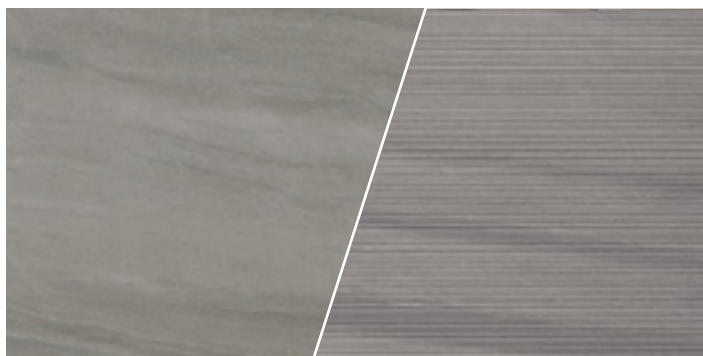

Porcelain

12" x 24", Color Body
Rectified, Monocaliber

GOTO

"GOTO" series from Italy, features natural stone streak patterns of sandstone and quartz from South America.

Stocking Colors

GOTO Bianco / GOTO Bianco Line Textured

GOTO Grigio / GOTO Grigio Line Textured

GOTO Fumoso

Stocking Sizes

12" x 24" (Nominal) /
30cm x 60cm (11.81" x 23.62" Actual)

Special Order Sizes

18" x 36"
Lead time may vary with special order sizes. Allow 6 to
10 wks. Minimum qty for order may be required.