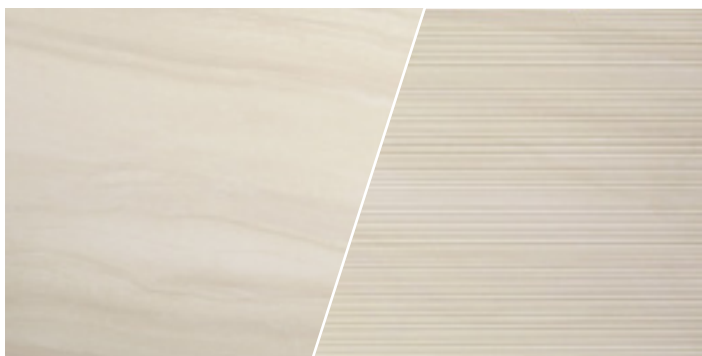

Porcelain

12" x 24", Color Body
Rectified, Monocaliber

GOTO

"GOTO" series from Italy, features natural stone streak patterns of sandstone and quartz from South America.

Stocking Colors

GOTO Bianco / GOTO Bianco Line Textured

GOTO Grigio / GOTO Grigio Line Textured

GOTO Fumoso

Stocking Sizes

12" x 24" (Nominal) /
30cm x 60cm (11.81" x 23.62" Actual)

Special Order Sizes

18" x 36"
Lead time may vary with special order sizes. Allow 6 to
10 wks. Minimum qty for order may be required.